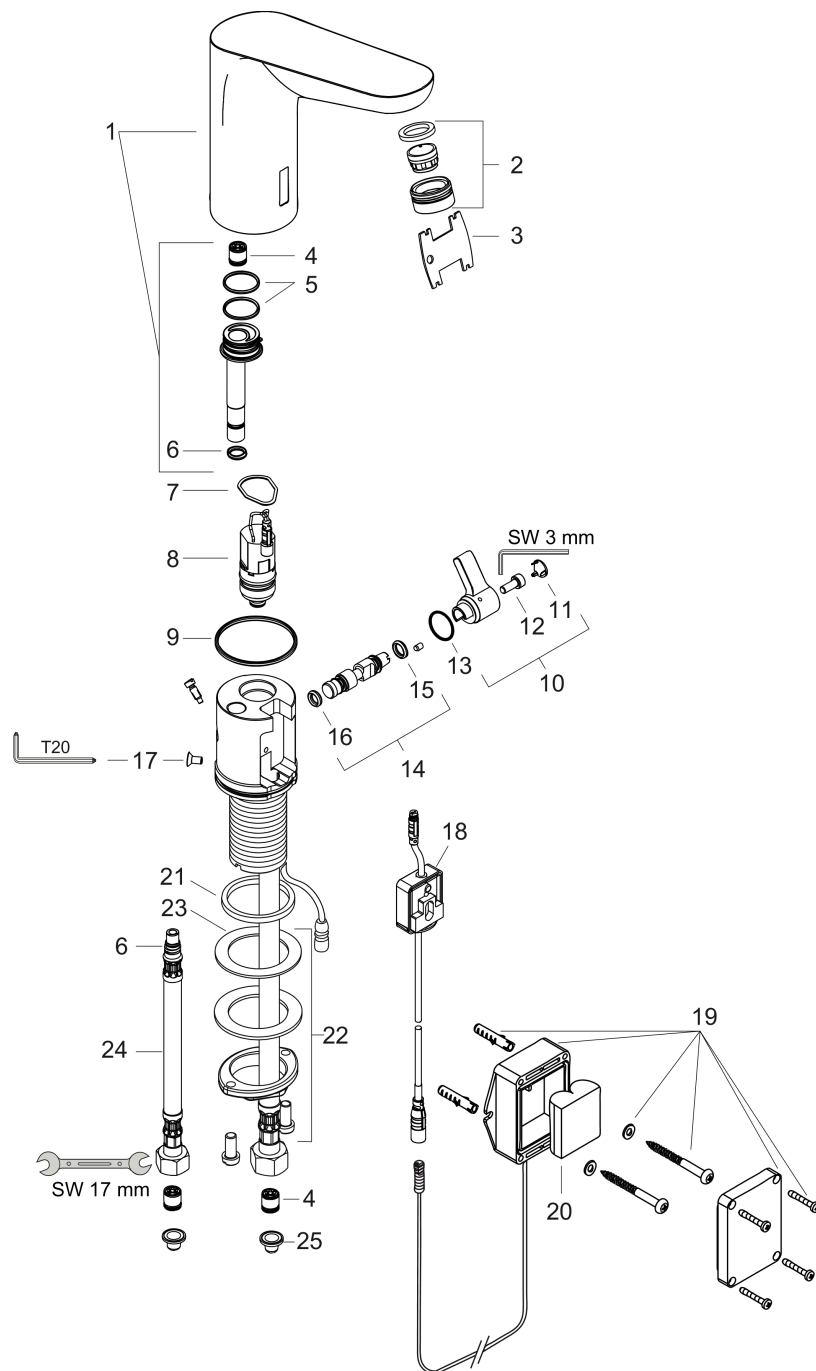

Technology

Certificates / Sustainability

Focus

Electronic basin mixer 130 with temperature control battery operation

Finish: **Chrome** Article Number: **31171000**

Exploded Drawing

Year of production: >08/21

Focus

Electronic basin mixer 130 with temperature control battery operation

Finish: **Chrome** Article Number: **31171000**

Spare part list

Year of production: >08/21

Pos.	Description	Article Number	PC	PU
1	mixer-hood	92309000	20	1
2	aerator M24x1 (5 l/min)	92372000	6	1
3	service tool	98808000	5	1
4	non return valve DW 10	96456000	3	1
5	O-ring 18x1,5	98231000	1	1
6	O-ring 7x1,5	98422000	1	1
7	O-ring 17x2	98199000	1	1
8	solenoid valve	95654000	16	1
9	O-ring 41x2	98212000	1	1
10	sliding gear lever	92379000	13	1
11	cover cap	95433000	2	1
12	hexagon socket screw M4x10	97661000	2	1
13	O-ring 12x2	98214000	1	1
14	mixing shaft	92377000	12	1
15	O-ring 6x2	98458000	1	1
16	O-ring 5x2	98215000	1	1
17	screw	93272000	1	1
18	electronics	92346000	16	1
19	battery box	98801000	10	1
20	battery CR-P2 / 6V lithium	97399000	9	1
21	flat seal	98749000	2	1
22	fixing set (Ø 32)	13961000	7	1
23	lever collar	97548000	1	1
24	connection hose 450 mm	92345000	8	1
25	filter packing	95291000	4	1
a	fixation extension 35 mm	13898000	12	1