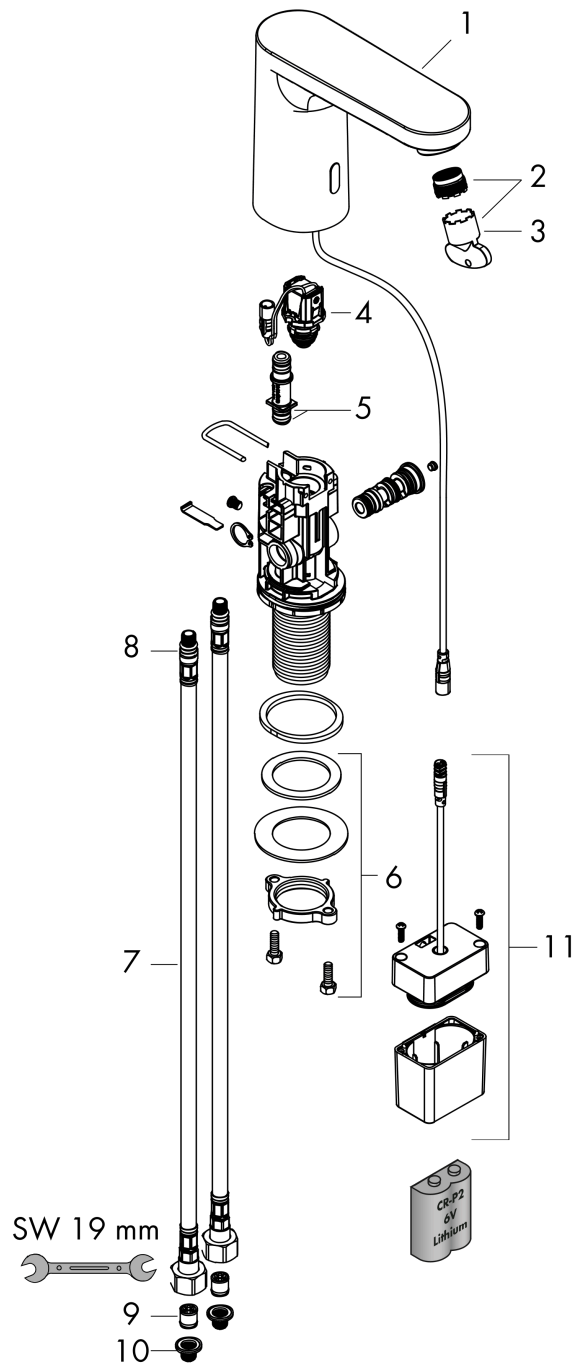

**Vernis Blend**

**Electronic basin mixer with temperature pre-adjustment battery operation**

Finish: **Chrome** Article Number: **71502000**

**Exploded Drawing**

Year of production: >05/21

**Vernis Blend**

**Electronic basin mixer with temperature pre-adjustment battery operation**

Finish: **Chrome** Article Number: **71502000**

**Spare part list**

Year of production: >05/21

Pos.	Description	Article Number	PC	PU
1	mixer-hood	94454000	16	1
2	aerator M18x1 (5 l/min)	94451000	5	1
3	service tool	93750000	3	1
4	solenoid valve	94453000	14	1
5	O-ring 8x1,5	98423000	1	1
6	fixing set (Ø 32)	13961000	7	1
7	connection hose 450 mm M8x0,75 G3/8	93405000	9	1
8	O-ring 7x1,5	98422000	1	1
9	non return valve DW 10	96456000	3	1
10	filter packing	95291000	4	1
11	battery box	94455000	9	1
a	Thermostat	15346000	98	1
b	fixation extension 35 mm	13898000	12	1
c	lever collar	97548000	1	1