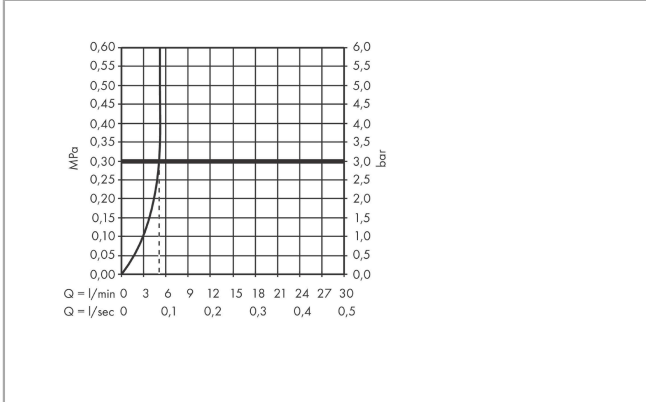

Vernis Blend

Electronic basin mixer with temperature pre-adjustment battery operation

Finish: **Chrome** Article Number: **71502000**

Product image

Scale drawing

Flowchart