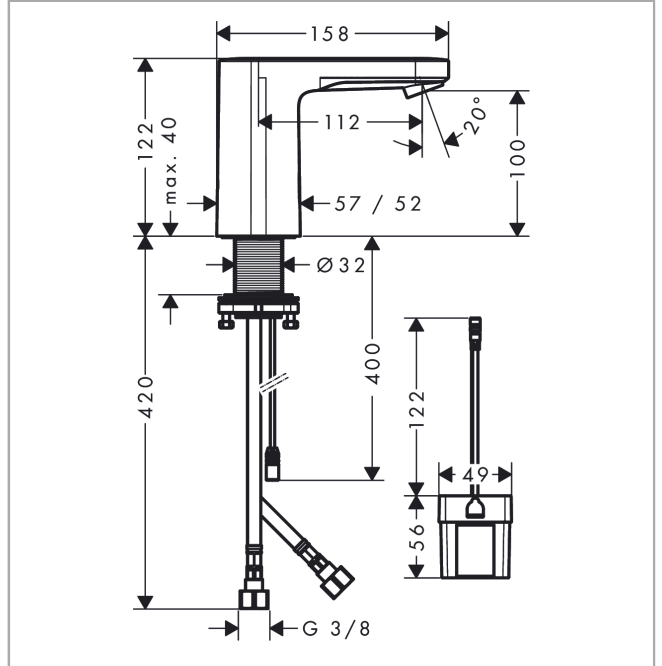

#### Technology

**Vernis Blend**

**Electronic basin mixer with temperature pre-adjustment battery operation**

Finish: **Chrome** Article Number: **71502000**

**Product image**

**Scale drawing**

**Flowchart**